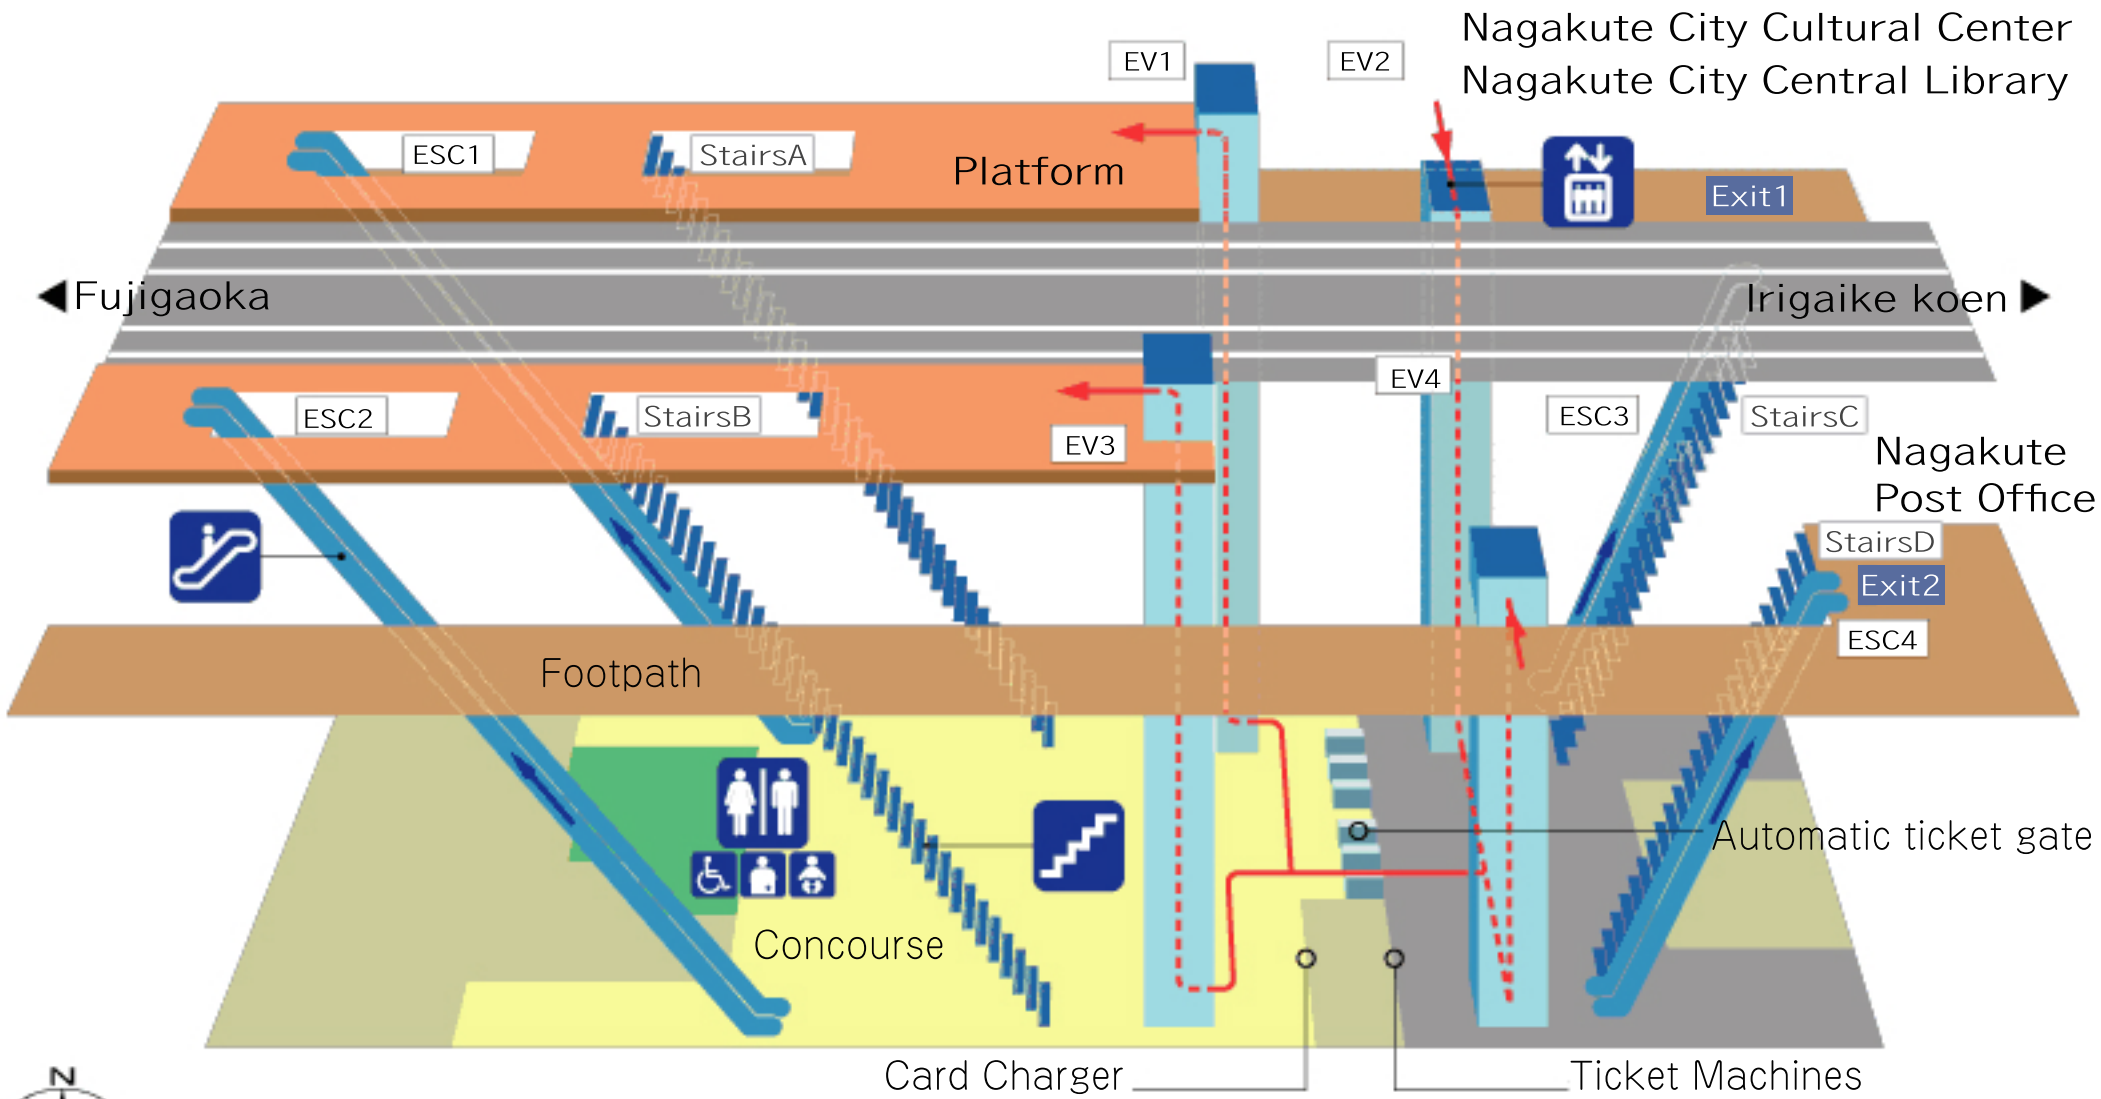

はなみずき通 Hanamizuki-dori

Nagakute City Cultural Center
Nagakute City Central Library

Nagakute
Post Office

- Stairs
- Escalator
- Elevator
- Restroom
- Wheel chair route
- Wheel-chair accessible toilet
- Ostomate
- Baby bed