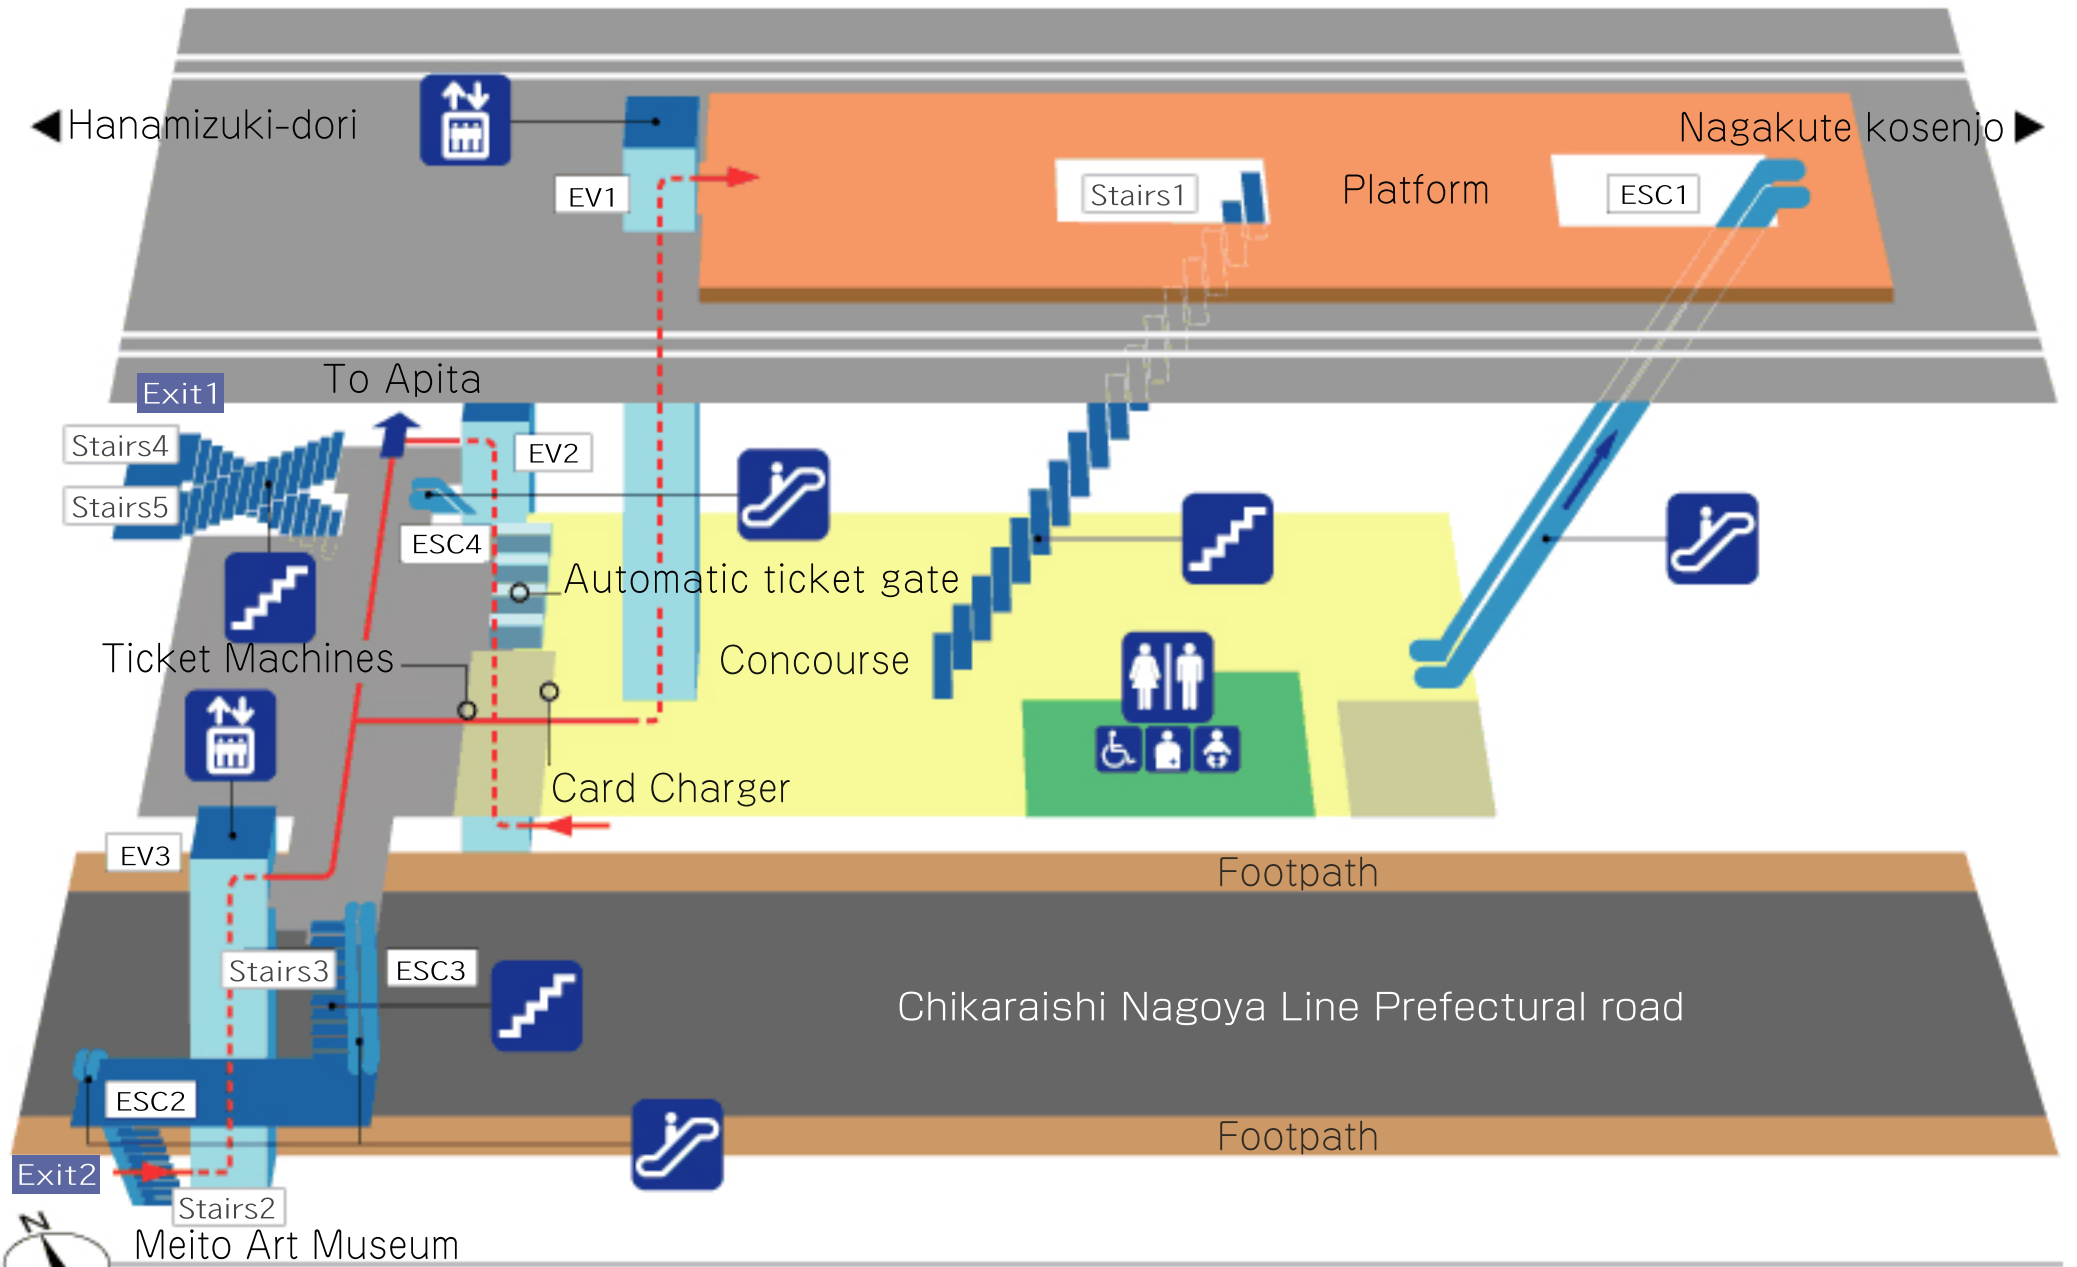

杵ヶ池公園 Irigaie Koen

-  Stairs
-  Escalator
-  Elevator
-  Restroom
-  Wheel chair route
-  Wheel-chair accessible toilet
-  Ostomate
-  Baby bed