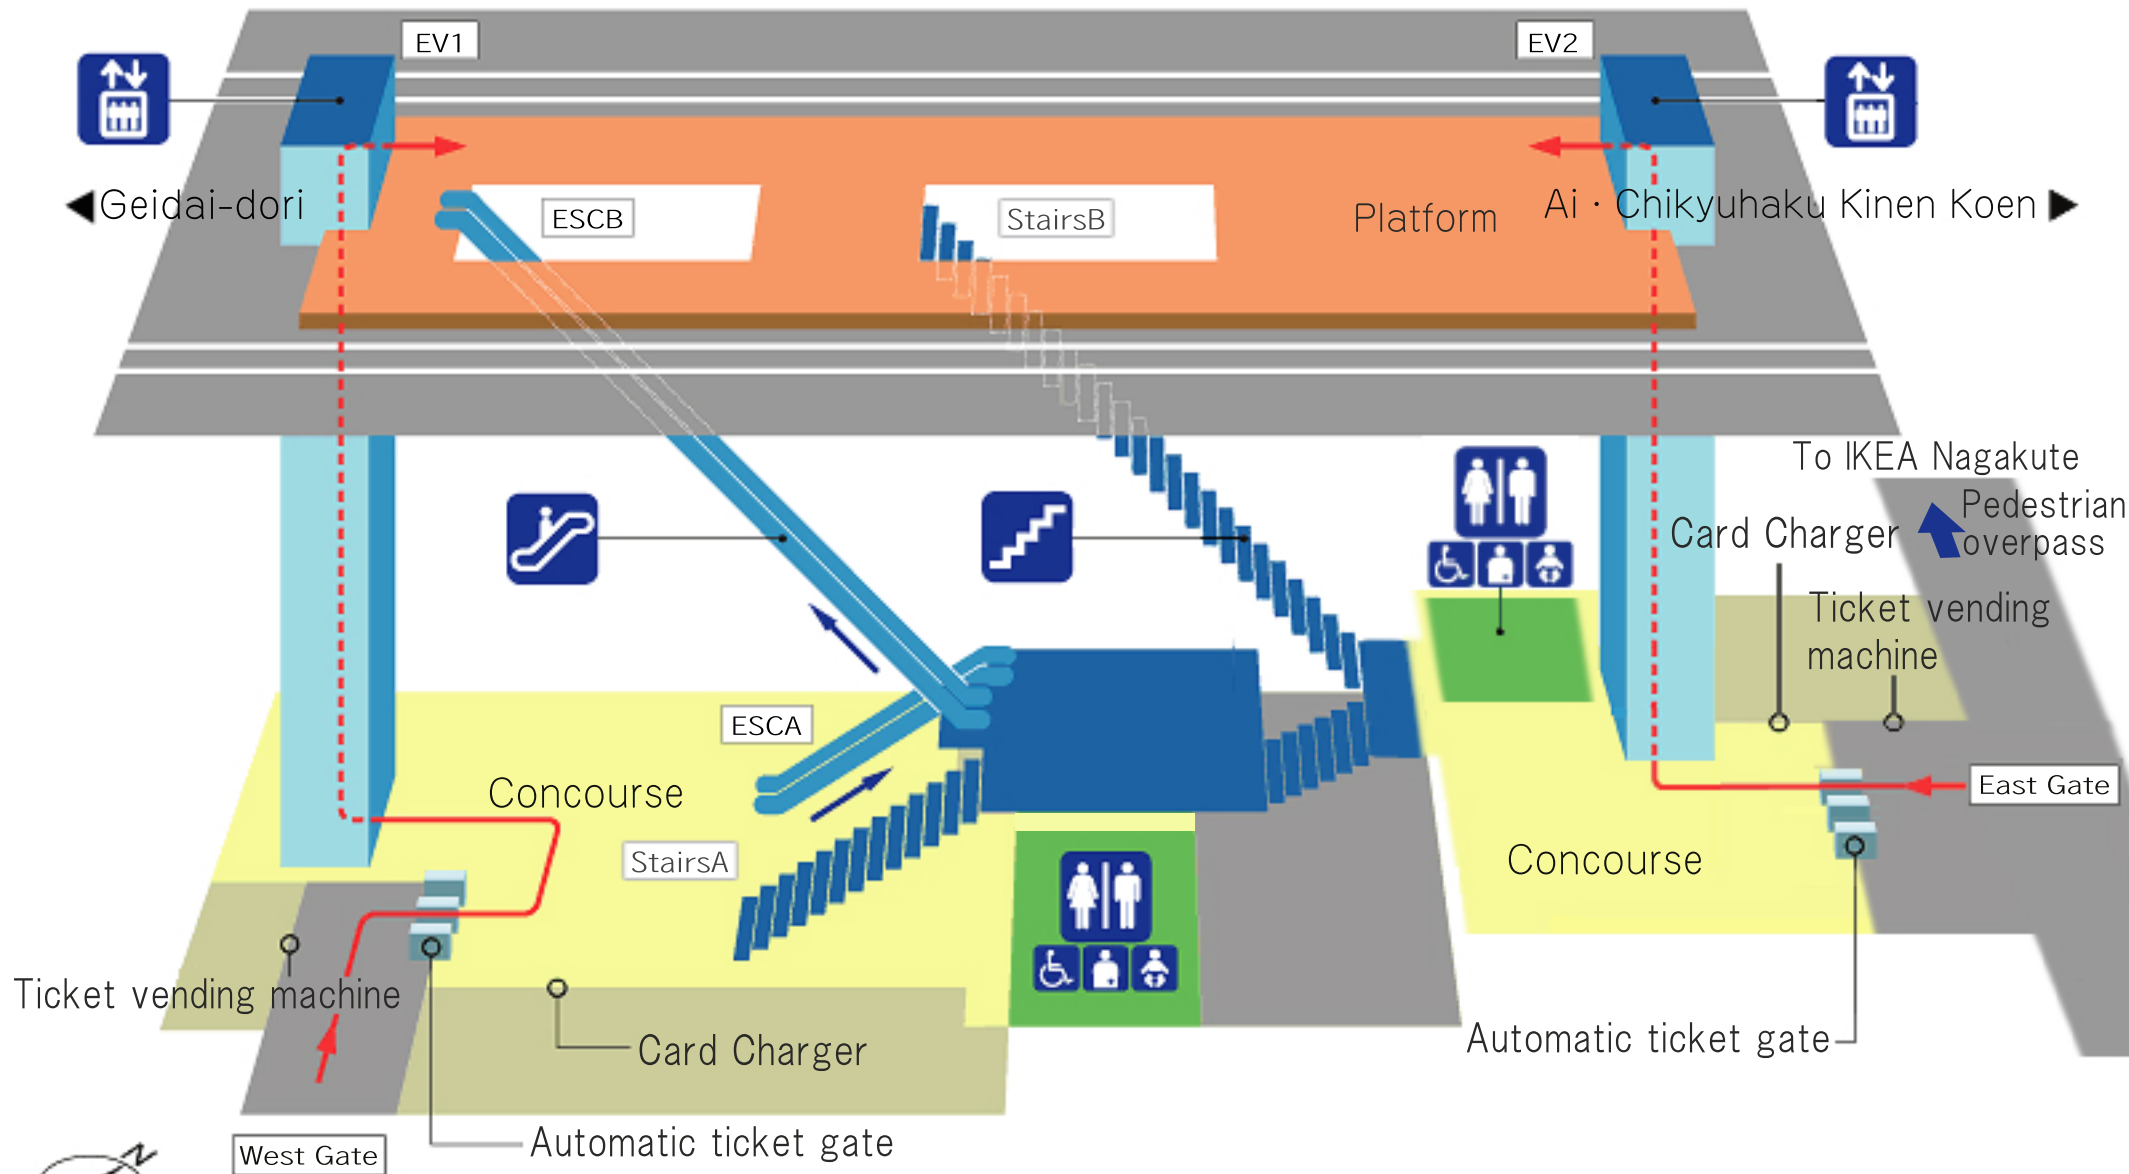

# 公園西 Koen Nishi

-  Stairs
-  Escalator
-  Elevator
-  Restroom
-  Wheel chair route
-  Wheel-chair accessible toilet
-  Ostomate
-  Baby bed